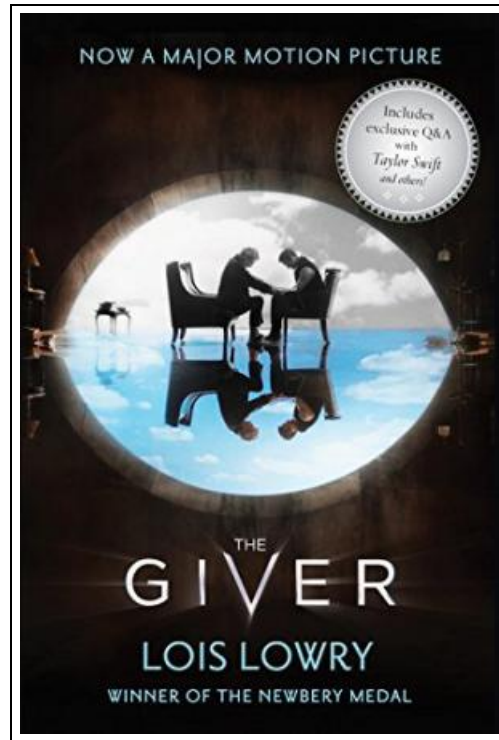

The Giver Movie Tie-In Edition (Giver Quartet)

Filesize: 7.22 MB

Reviews

The most effective pdf i ever read. it absolutely was writtern extremely flawlessly and useful. I am very easily will get a pleasure of reading through a published book.
(Prof. Vidal Ledner)